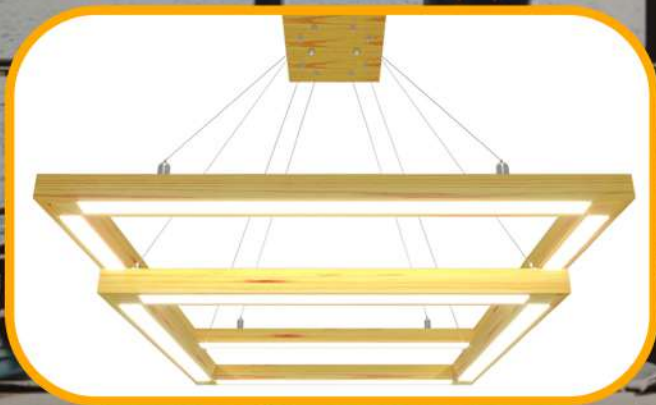

# Triple Square

WOODEN LAMPSHADE

PDL3002 - Antique

PDL3002 - Brown

PDL3002 - Black

INNOVATIVE **LED** TECHNOLOGY

PDL0016-W

PDL0016-WW