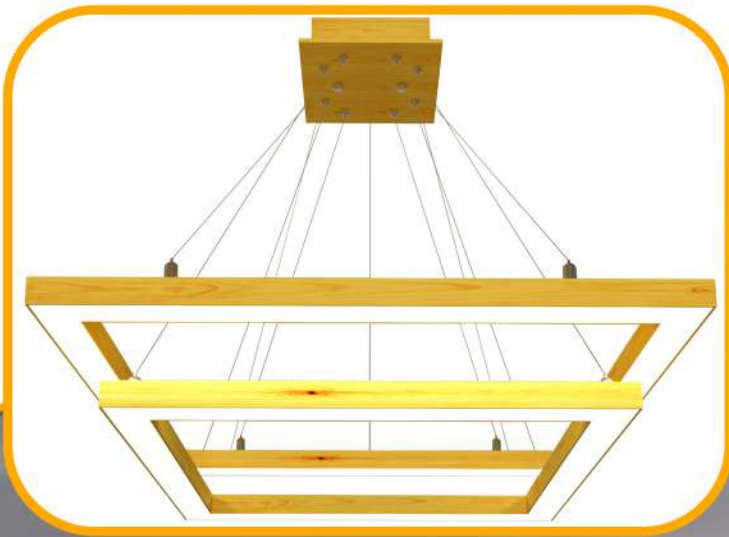

Square

wood lampshade

PDL0001-Antique