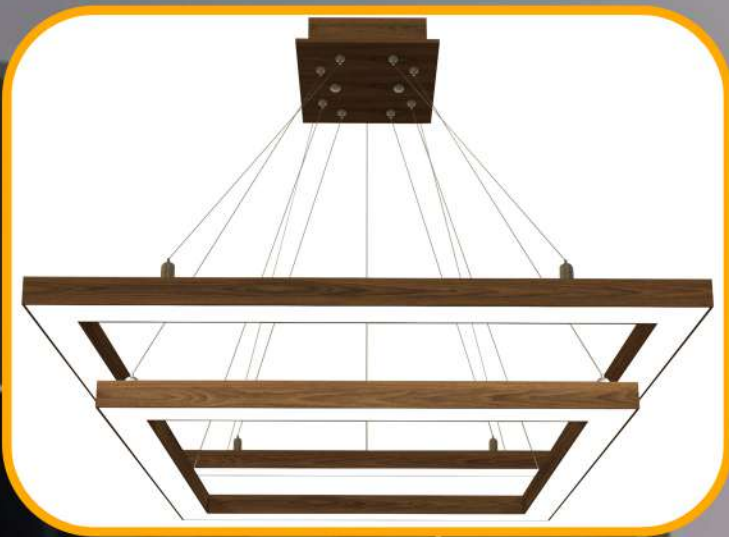

PDL0001-Brown