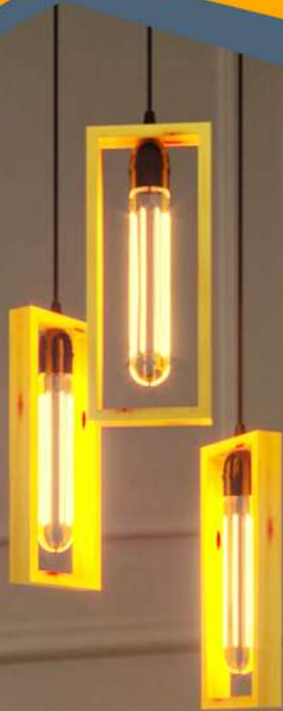

Wooden LAMP SHADE

PD3003