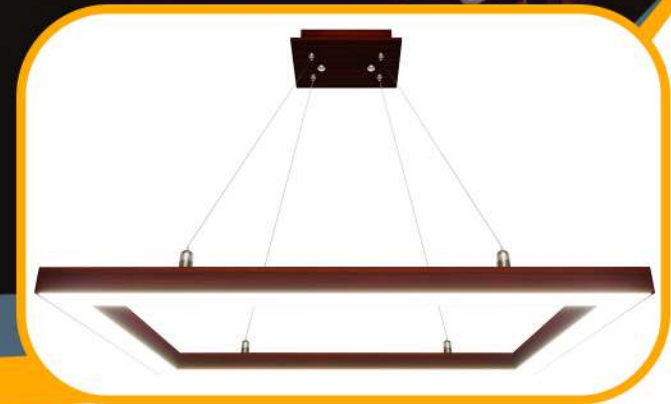

INNOVATIVE **LED** TECHNOLOGY

PDL0004