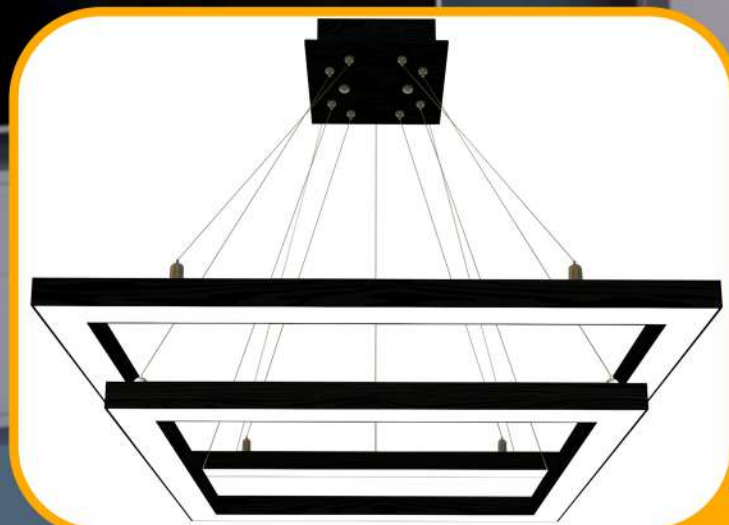

PDL0001-Black