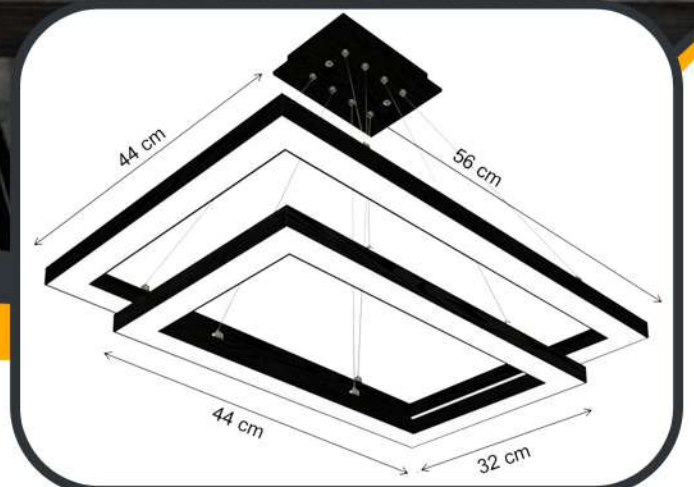

PDL0011

PDL0010

PDL0012

PDL0013

Height length adjustable up to 1m

40W LED linear light
Size - 110cm

Cord wire length adjustable up to 100cm

32W LED linear light
Size - 120cm

Cord wire length adjustable up to 100cm

20W LED linear light
Size - 115cm

Cord wire length adjustable up to 100cm

PDL0018

24W LED

WOODEN CHANDELIER

PDL3002

PDL0051