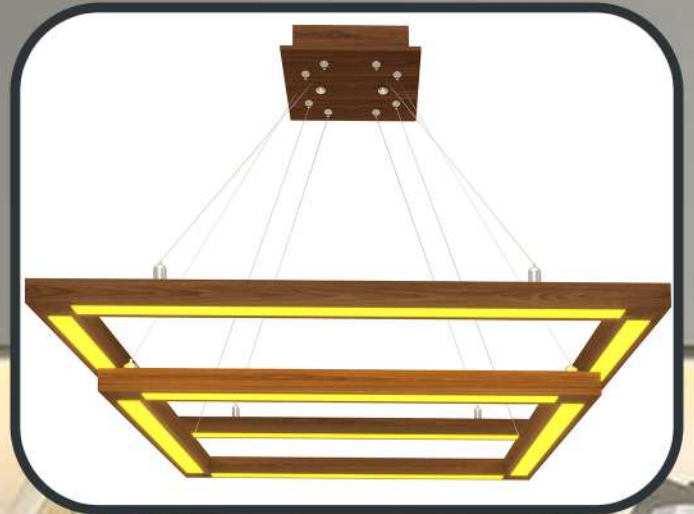

PD0016B-W.WHITE