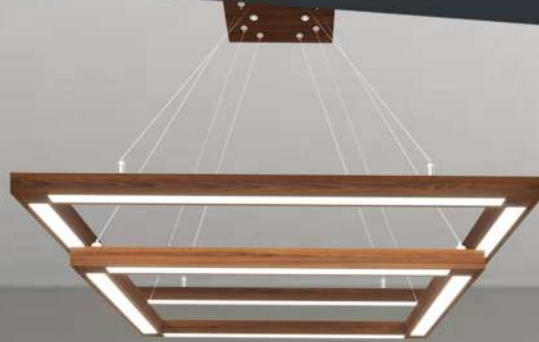

INNOVATIVE

LED TECHNOLOGY

PD0016B-WHITE