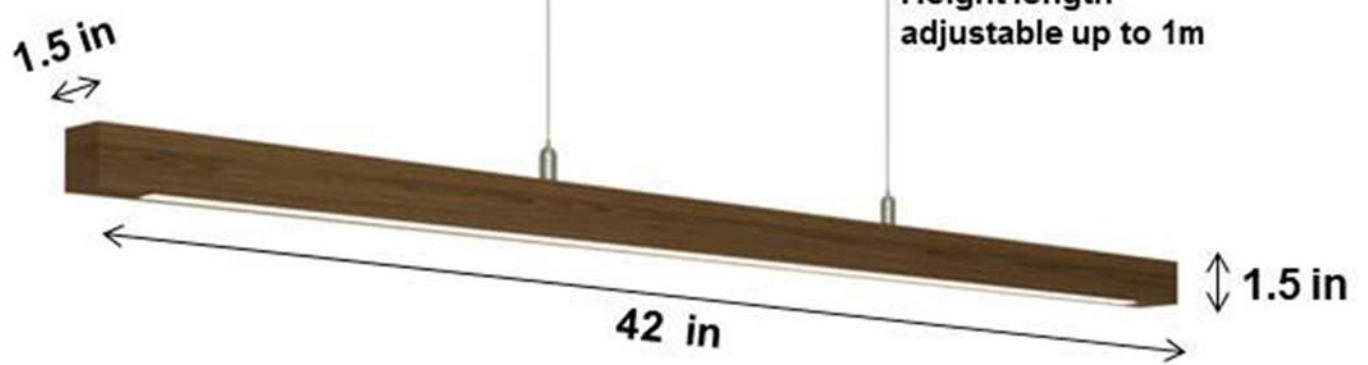

PD5010

PD5011

PD5010

PD5015

20W LED linear lights

Size - 100cm, 110cm, 120cm

Our Wooden collection features hanging lamps made of pine wood in different shapes which brings a rustic yet elegant look to your decor.

PDL0011

PDL0010

PDL0012

PDL0013

Height length adjustable up to 1m

40W LED linear light
Size - 110cm

Cord wire length adjustable up to 100cm

32W LED linear light
Size - 120cm