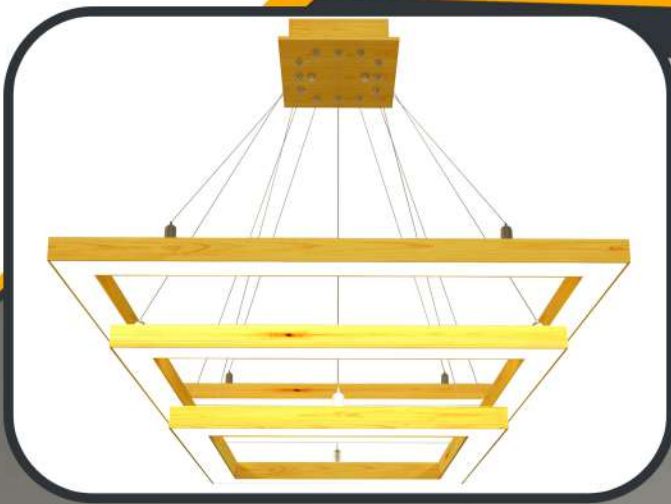

Cord wire length adjustable up to 100cm

20W LED linear light
Size - 115cm

Cord wire length adjustable up to 100cm

PDL0018

24W LED

WOODEN CHANDELIER

PDL3002

PDL0051