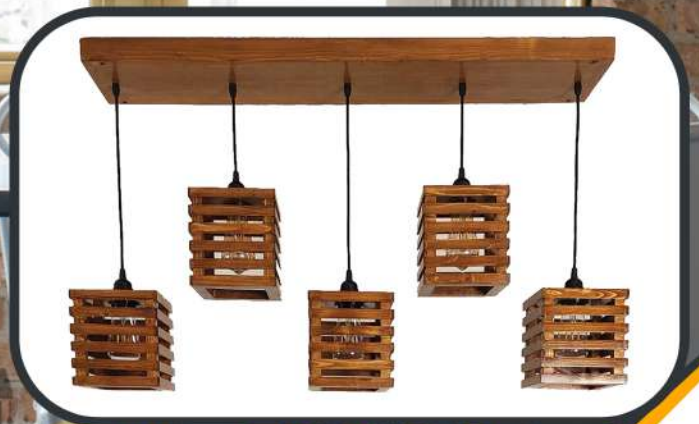

These wooden lamps are minimalistic and universal, a perfect addition to any space. Choose to hang the same shape or mix and match for a unique design.

This unique hanging lamp with warm light and beautiful shadows,
made from planks of Pine wood.

PD3012

PD3018

PD3019

PD3020

PD3021

PD3022

Our Wooden collection features hanging lamps made of pine wood in different shapes which brings a rustic yet elegant look to your decor. An ideal solution for creating a modern geometric style in your home, at a reception or a cafe.

PD5010

PD5011

PD5010

PD5015

20W LED linear lights

Size - 100cm, 110cm, 120cm

Our Wooden collection features hanging lamps made of pine wood in different shapes which brings a rustic yet elegant look to your decor.