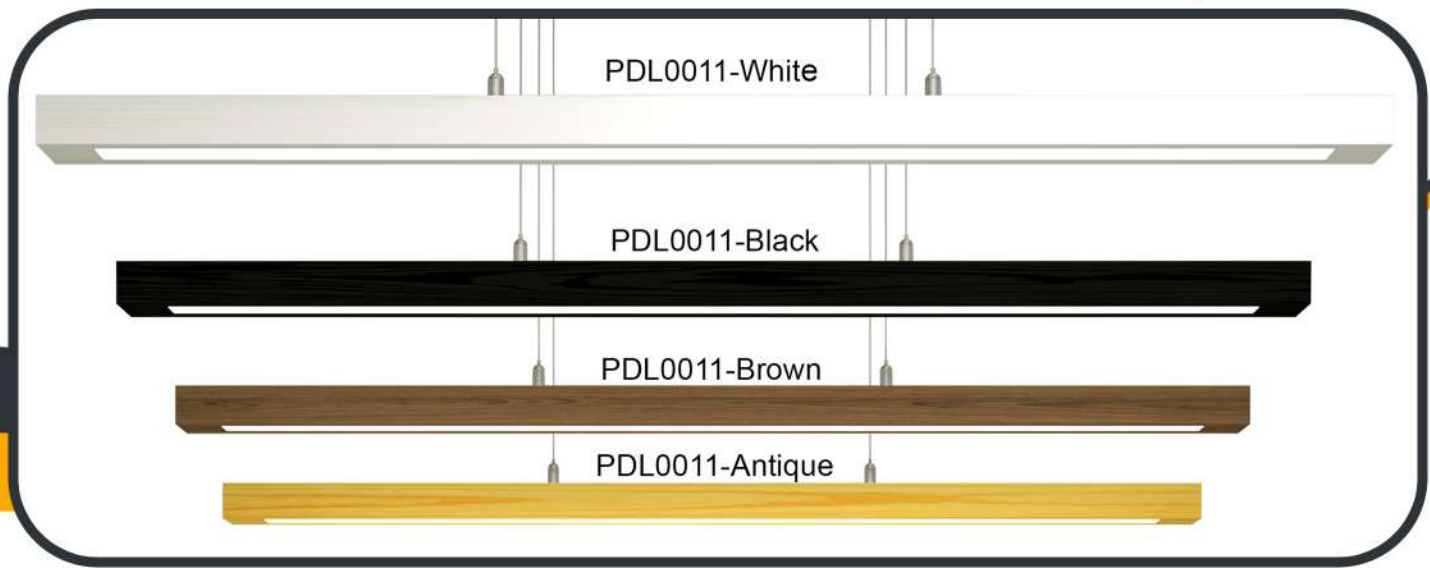

PD5010

PD5011

PD5010

PD5015

20W LED linear lights

Size - 100cm, 110cm, 120cm

Our Wooden collection features hanging lamps made of pine wood in different shapes which brings a rustic yet elegant look to your decor.

PDL0011

PDL0010

PDL0012

PDL0013

Height length adjustable up to 1m

40W LED linear light
Size - 110cm

Cord wire length adjustable up to 100cm

32W LED linear light
Size - 120cm