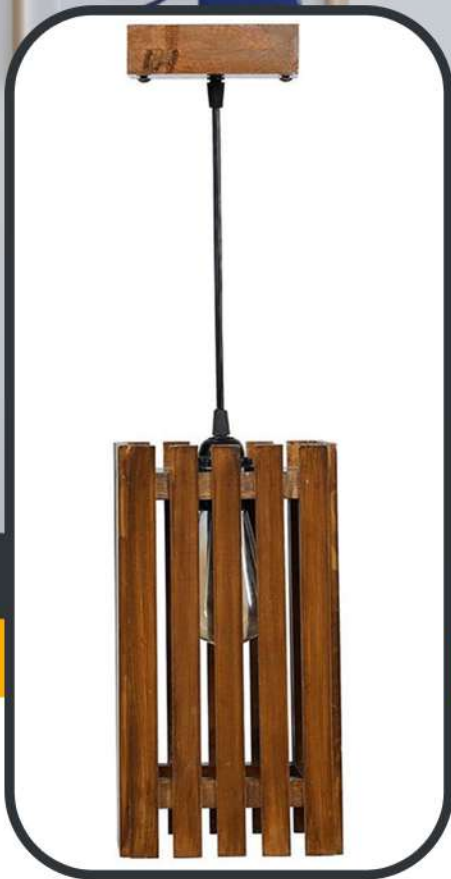

VOL-3

HANDMADE
WOODEN LAMPSHADE

SINGLE
WOODEN
HANGING PANDENT

PD1050

PD1051

PD1057

HANDMADE

WOODEN LAMP

These wooden lamps are minimalistic and universal, a perfect addition to any space. Choose to hang the same shape or mix and match for a unique design.

This unique hanging lamp with warm light and beautiful shadows,
made from planks of Pine wood.

PD5010

PD5011

PD5010

PD5015

20W LED linear lights

Size - 100cm, 110cm, 120cm

Our Wooden collection features hanging lamps made of pine wood in different shapes which brings a rustic yet elegant look to your decor.