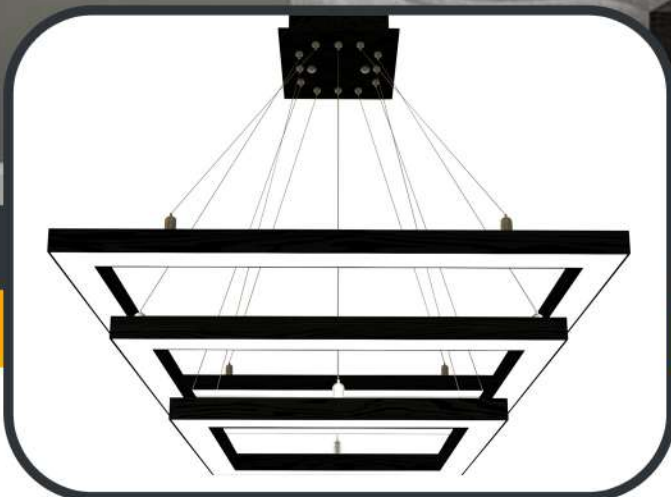

Cord wire length adjustable up to 100cm

20W LED linear light
Size - 115cm

Cord wire length adjustable up to 100cm

PDL0018

24W LED

WOODEN CHANDELIER

PDL3002

PDL0051